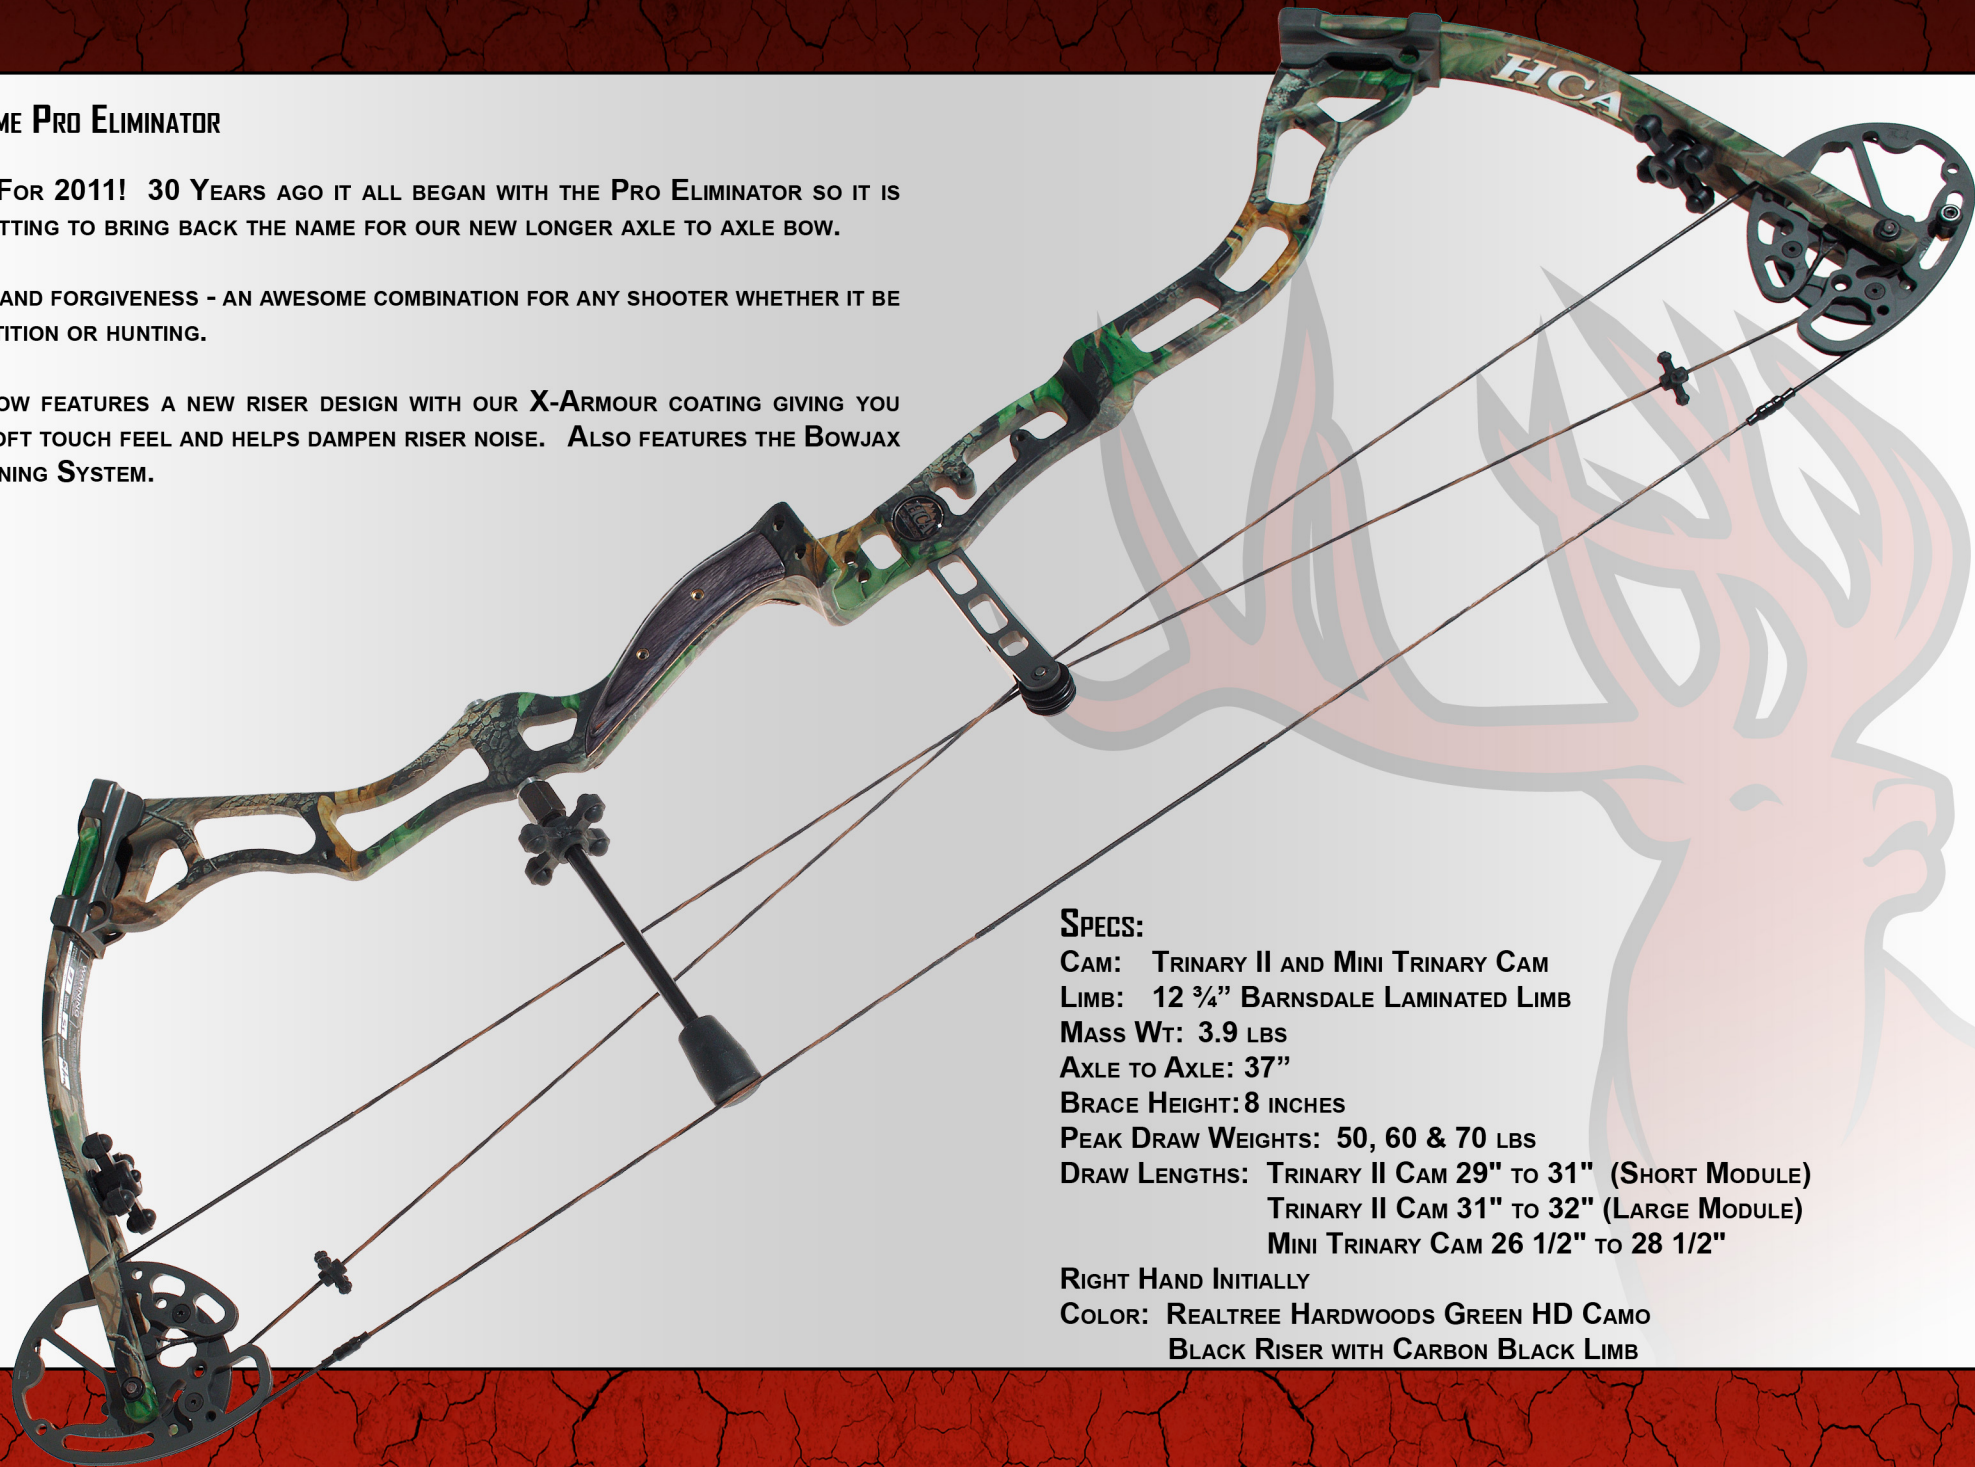

SUPREME PRO ELIMINATOR

NEW FOR 2011! 30 YEARS AGO IT ALL BEGAN WITH THE PRO ELIMINATOR SO IT IS ONLY FITTING TO BRING BACK THE NAME FOR OUR NEW LONGER AXLE TO AXLE BOW.

SPEED AND FORGIVENESS - AN AWESOME COMBINATION FOR ANY SHOOTER WHETHER IT BE COMPETITION OR HUNTING.

THIS BOW FEATURES A NEW RISER DESIGN WITH OUR X-ARMOUR COATING GIVING YOU THAT SOFT TOUCH FEEL AND HELPS DAMPEN RISER NOISE. ALSO FEATURES THE BOWJAX DAMPENING SYSTEM.

SPECS:

CAM: TRINARY II AND MINI TRINARY CAM

LIMB: 12 3/4" BARNSDALE LAMINATED LIMB

MASS WT: 3.9 LBS

AXLE TO AXLE: 37"

BRACE HEIGHT: 8 INCHES

PEAK DRAW WEIGHTS: 50, 60 & 70 LBS

DRAW LENGTHS: TRINARY II CAM 29" TO 31" (SHORT MODULE)

TRINARY II CAM 31" TO 32" (LARGE MODULE)

MINI TRINARY CAM 26 1/2" TO 28 1/2"

RIGHT HAND INITIALLY

COLOR: REALTREE HARDWOODS GREEN HD CAMO

BLACK RISER WITH CARBON BLACK LIMB